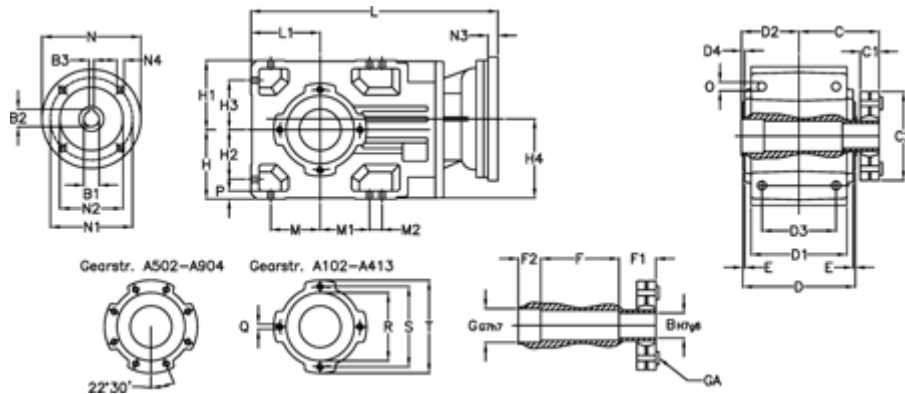

Data Sheet

Article number: 29600102145235
 Description: Bevel helical gearbox
 A102US-21,4-P90B5

Measures

B = 30	D1 = 95	F2 = 36	L = 302.0	N3 = -
B1 = 24	D2 = 60	G = 32	L1 = 70	N4 = M10x12
B2 = 27.3	D3 = 75	GA = 14,5 NM	M = 50.0	O = 9.5
B3 = 8	d4 = 4.5	H = 70	M1 = 50.0	P = 9
C = 89.5	Description = A102US-xx-P90 B5	H1 = 70	M2 = -	Q = M8x12
C1 = 23	E = 3.0	H2 = 50.0	N = 200	R = 80
C2 = 72.0	F = 77.5	H3 = 50.0	N1 = 165	S = 100
D = 117	F1 = 36.0	H4 = 83.0	N2 = 130	T = 120